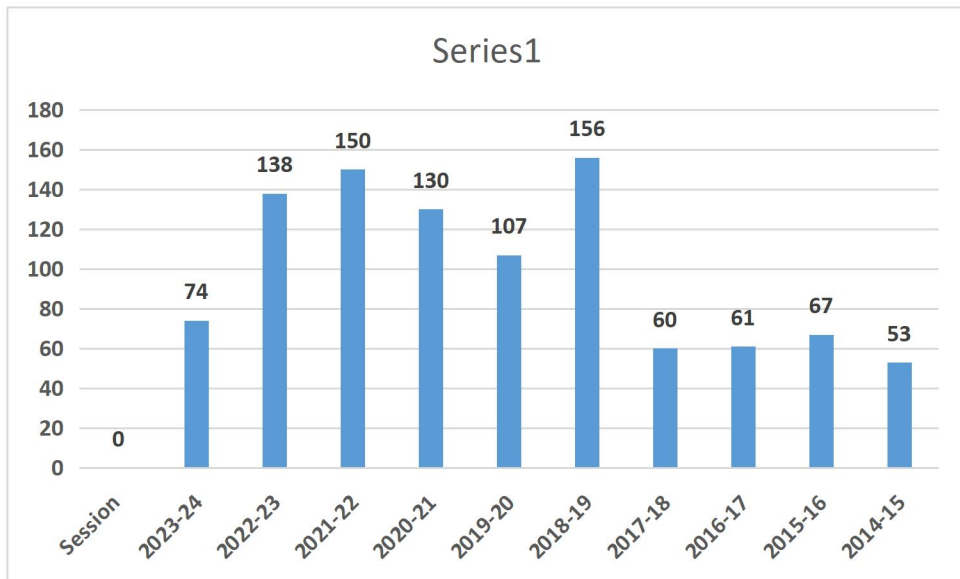

B K Birla Institute of Engineering & Technology, Pilani

Placements Statistics (Sessions 2015 to 2024)

(Registered Students for Placements)

(Eligible Students for Placements)

Number of Recruiters

Number of Job Offers