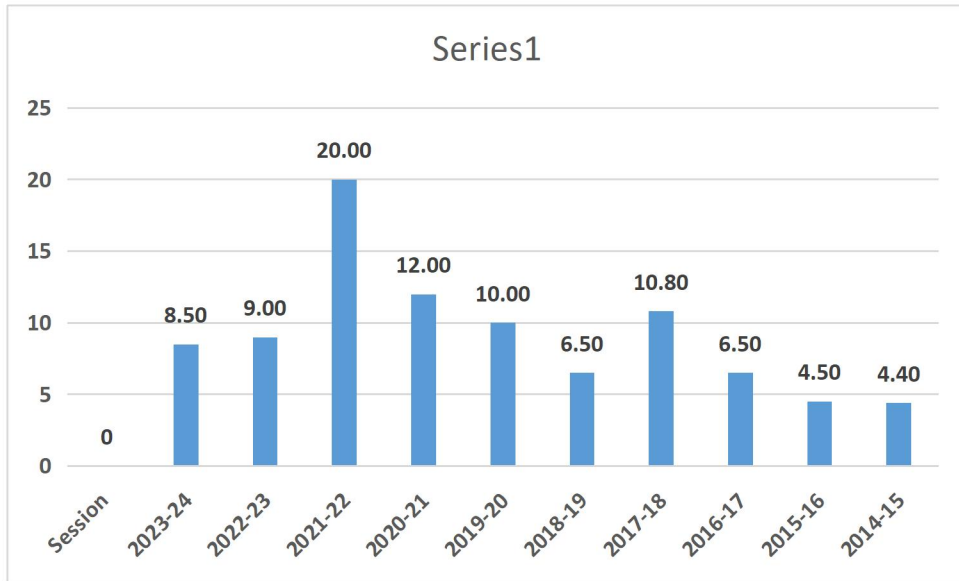

B K Birla Institute of Engineering & Technology, Pilani

Placements Statistics (Sessions 2015 to 2024)

(Registered Students for Placements)

(Eligible Students for Placements)

Number of Recruiters

Number of Job Offers

Highest Package Offered (In LPA)

Average Package offered (In LPA)