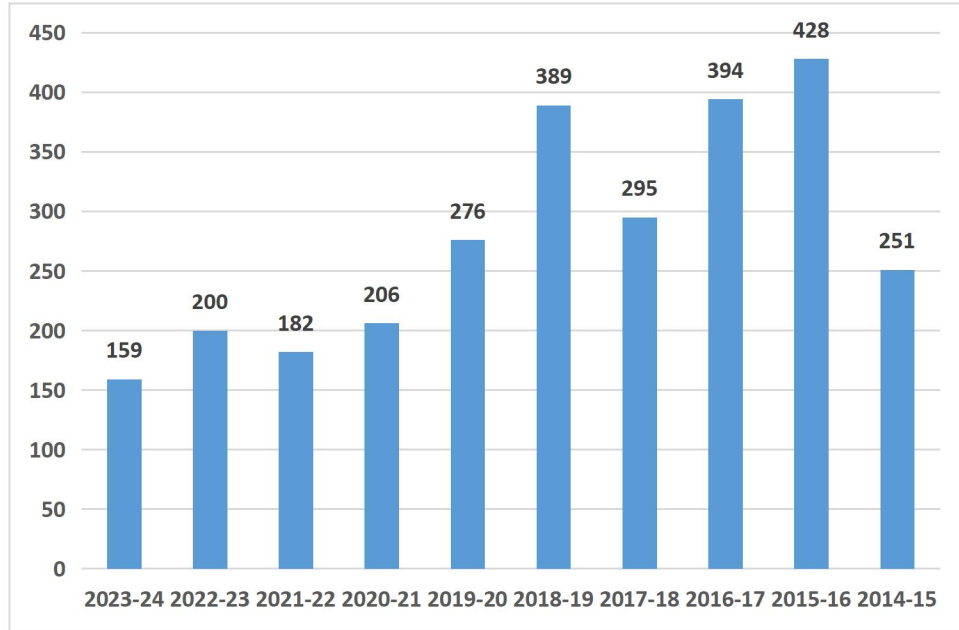

B K Birla Institute of Engineering & Technology, Pilani

Placements Statistics (Sessions 2015 to 2024)

(Registered Students for Placements)

(Eligible Students for Placements)

Number of Recruiters

Number of Job Offers

Highest Package Offered (In LPA)

Average Package offered (In LPA)