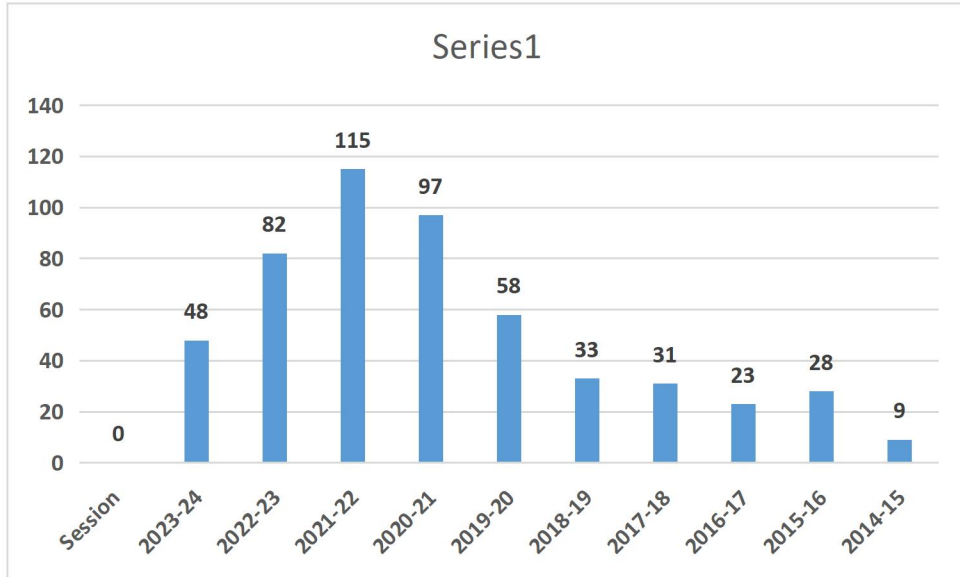

B K Birla Institute of Engineering & Technology, Pilani

Placements Statistics (Sessions 2015 to 2024)

(Registered Students for Placements)

(Eligible Students for Placements)

Number of Recruiters

Number of Job Offers