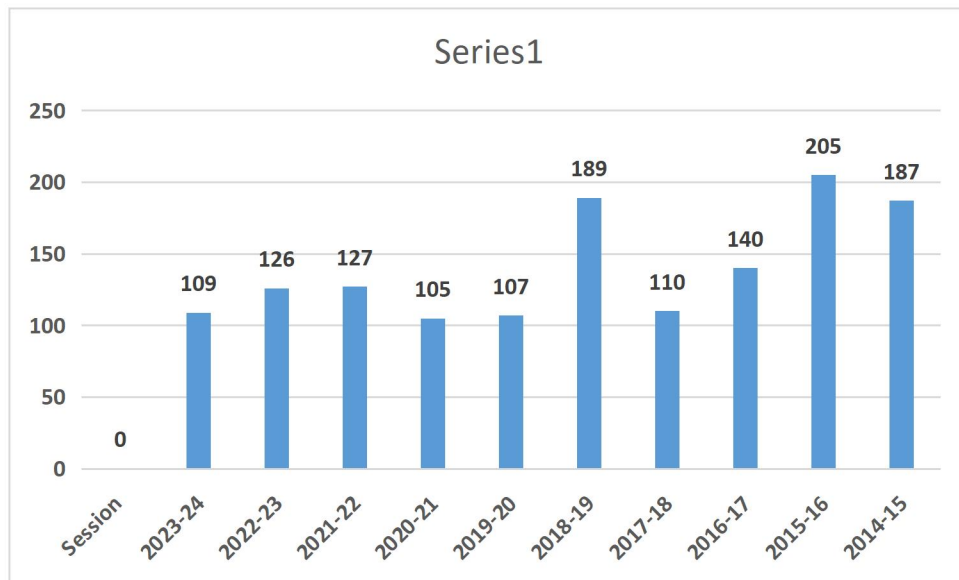

B K Birla Institute of Engineering & Technology, Pilani

Placements Statistics (Sessions 2015 to 2024)

(Registered Students for Placements)

(Eligible Students for Placements)

Number of Recruiters

Number of Job Offers